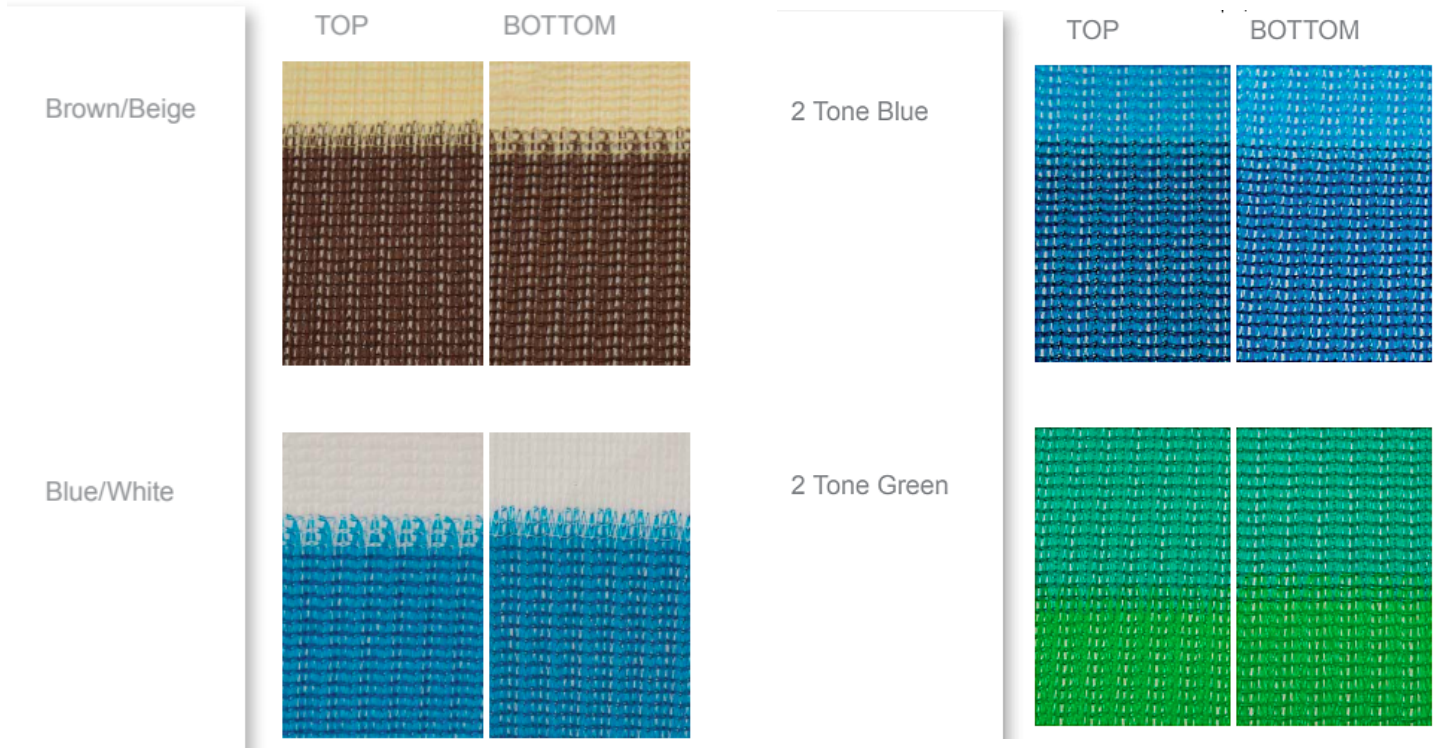

Shadeports

Down To Earth

Shade Netting Colour Options

Standard Shade Netting Colour Range

	TOP	BOTTOM		TOP	BOTTOM
Black			Rain Forest Green		
Bush Khaki			Red		
Charcoal			Royal Blue		
Chocolate			Rust Gold		
Cinnamon			Silver		
Desert Sand			Terracotta		
Navy Blue					

Non-Standard Shade Netting Colour Range

	TOP	BOTTOM		
Acacia			Olive	 
Arizona			Red Earth	 
Atomic Orange			Sunflower Yellow	 
Electric Purple			Turquoise	 
Laguna Blue			White	 
Mulberry			Zesty Lime	 

Non-Standard Shade Netting Colour Range - Stripes

Technical Features

COLOURSHADE Z25	SHADE	UV BLOCK
Standard Range	FACTOR %	OUT %
Black	95	96
Bush Khaki	89	93
Charcoal	94	95
Chocolate	92	93
Cinnamon	88	93
Desert Sand	80	92
Navy Blue	90	94
Rain Forest Green	89	96
Red	91	92
Royal Blue	86	94
Rust Gold	90	94
Silver	88	93
Terracotta	84	90
COLOURSHADE Z25		
Non-Standard Range		
Acacia	80	95
Arizona	86	91
Atomic Orange	82	94

	SHADE	UV BLOCK
	FACTOR %	OUT %
Electric Purple	84	90
Laguna Blue	92	96
Mulberry	90	91
Olive	93	97
Red Earth	93	97
Sunflower Yellow	70	94
Turquoise	83	92
White	57	86
Zesty Lime	83	92
COLOURSHADE	SHADE	UV BLOCK
Stripe Range: (New pattern)	FACTOR %	OUT %
Beige/Brown	65	90
Blue/White	60	87
Two-Tone Blue	75	83
Two-Tone Green	70	86